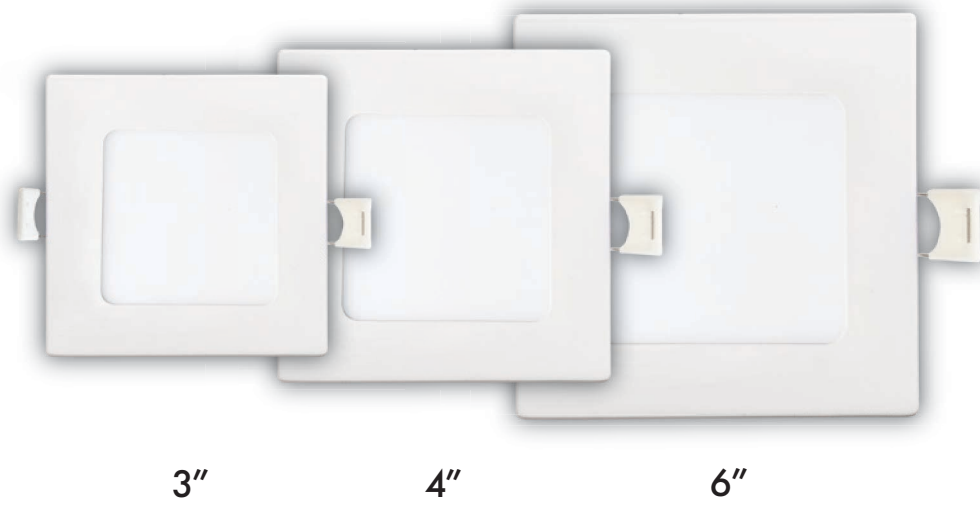

# CCT Selectable Mini Recessed LED Panels

Round & Square 3", 4", 6"

Catalog #		Type
Project		Date
Prepared by		

3"

4"

6"

CCT Dip Switch

3"

## DIMENSIONS